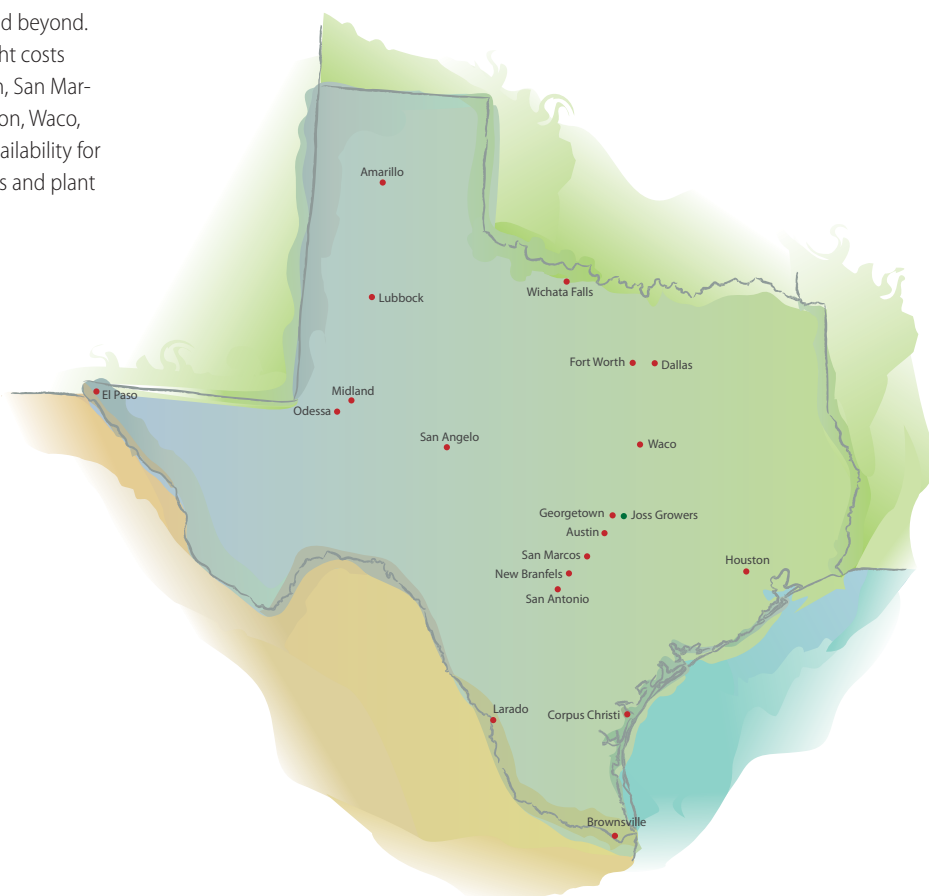

CONTRACT GROW

Joss Growers will grow under contract certain material. Specific terms and conditions will apply. Prices quoted for contracted material are effective for six months from the date quote is made unless otherwise stated. Customers remain financially responsible for any material grown under contract whose order changes or is canceled.